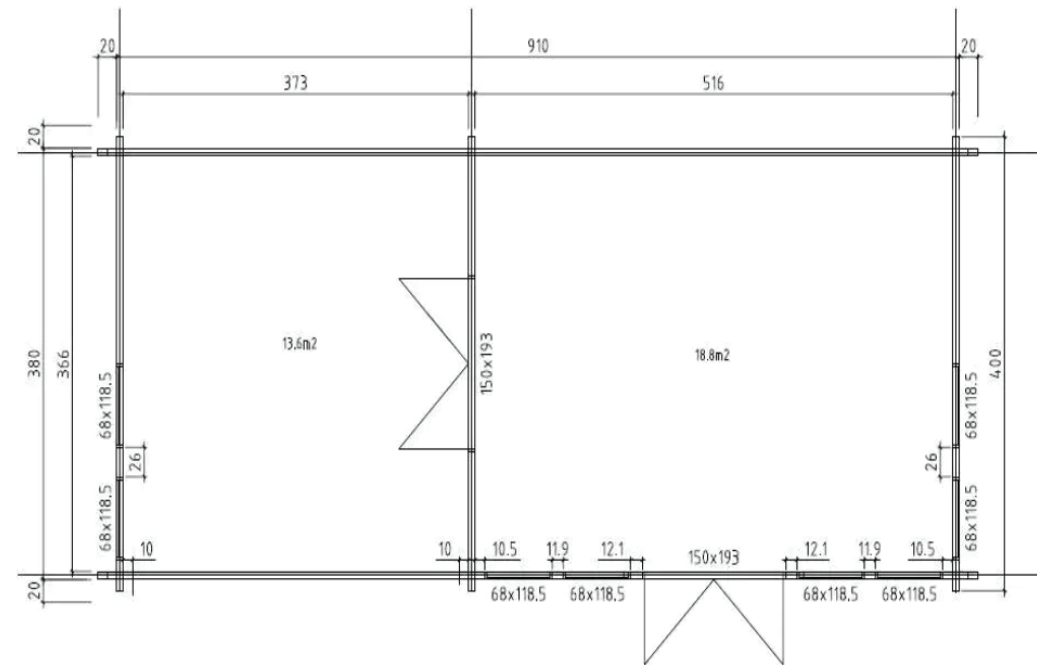

Side wall height (cm): 222

enclosed space (m³): 99.07

Surface treatment: With

Package dimensions (mm): 1200 x 720 x 6050, 800 x 1650 x 2000, 1200 x 650 x 6050

Included in the delivery of the garden shed:

Solid wood roof made of tongue and groove boards
 glazing of isoglass doors and windows
 High quality premium windows with aluminum water discharges
 2x high quality double door with glued laminated timber frame
 8x individual openable windows
 high quality aluminum door sill
 storm rods for protection against wind lock, handle trim & mounting hardware
 Delivery in kind (without color treatment)
 If crosspieces are included in the delivery of windows or doors, they are delivered separately.
 You therefore always have the choice between a classic-looking house with wooden braces/crosses or a more modern house without braces.