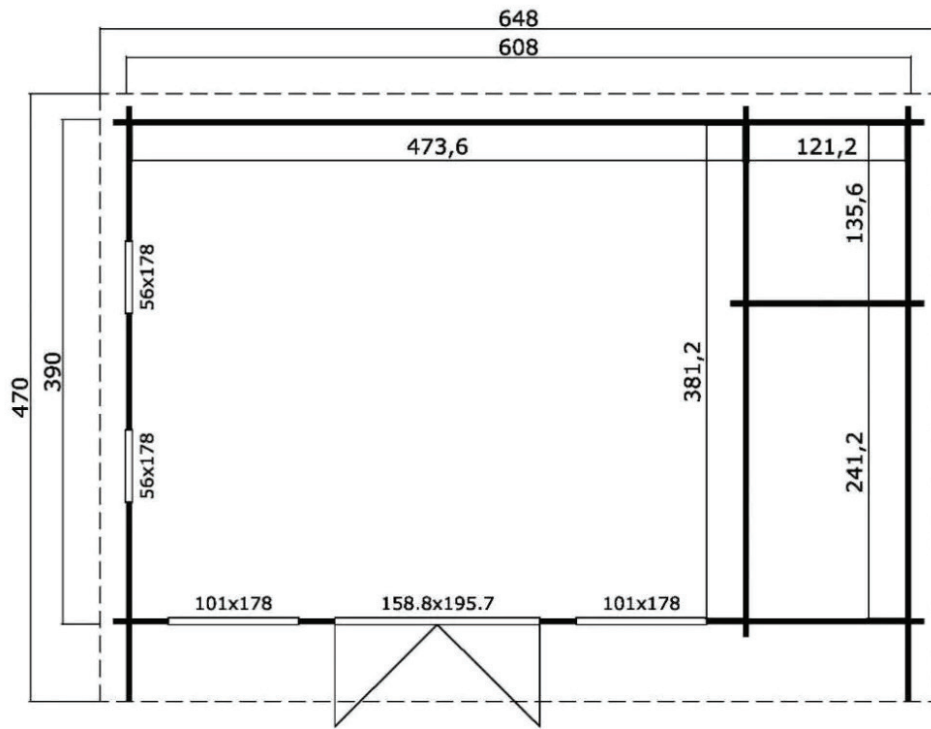

Type of roof: Flat roof

Side wall height (cm): 222

enclosed space (m³): 68.67

Roof slope (°): 3.4

Surface treatment: With

Package dimensions (mm): 1180 x 1100 x 6300

Material type
Nordic spruce

Wall thickness (mm)
44

Width, including overhang (cm)
648

Depth including overhang (cm)
470

Floor space (m²)
23.71

Total height (cm)
251

Reverse mounting
No

Ground
Included