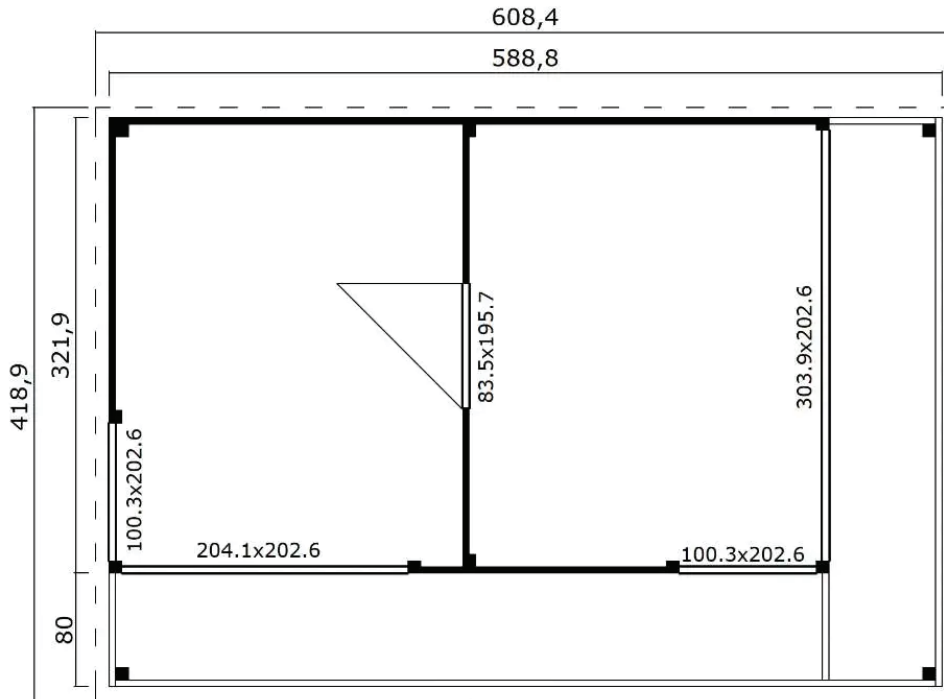

Product details Alpholz Cozy Pool House 3 Canopy:

Exterior dimensions with roof overhang: 418.9 x 608.4 cm
Base dimensions: 401.9 x 588.8 cm
Base surface of the garden shed: approx. 23.66 m²
Height of side walls: approx. 222cm
Total height: approx. 239cm
Volume of the garden shed: approx. 52.53 m³
Roof slope: 2.2°
Wall thickness: 44 mm
Color: ice green/anthracite
Interior color: untreated, natural
Material: Nordic spruce
Construction method: Snap-on/screw-on system
Sliding doors with glass and aluminum frame
Windows (fixed) with transparent glass and aluminum frame
Window glazing: 4mm tempered glass (tempered safety glass)
18mm tongue and groove roof and floor boards
impregnated subconstruction included

Included in the delivery of the garden shed:

Alpholz Cozy Pool House 3 Canopy Floor
Sliding door 204 x 202.6 cm composed of 2 elements
Sliding door 303.9 x 202.6 cm composed of 3 elements
2x Fixed window Frame size: 100 x 202.6 cm
Mounting hardware
Timeline

Material type
Spruce

Wall thickness (mm)
44

Width, including overhang (cm)
608.4

Depth including overhang (cm)
418.9

Floor space (m²)
17.05

Total height (cm)
239

Ground
Included