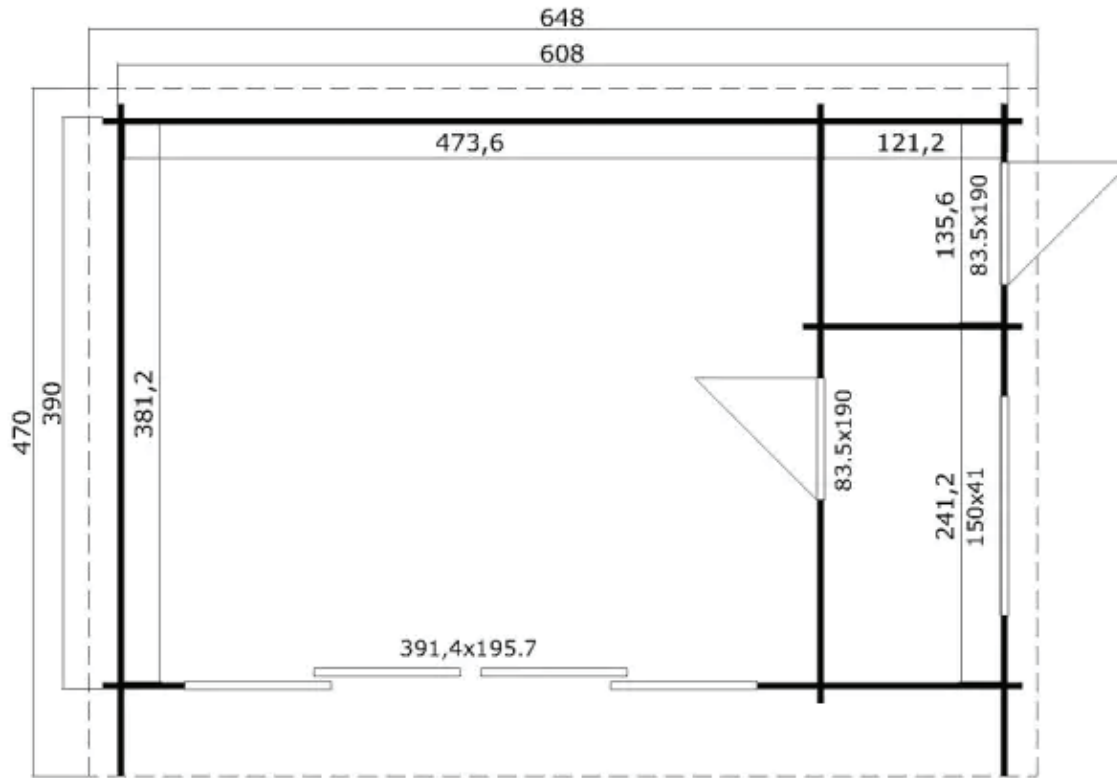

Included in delivery:

- Solid timber roof made from 18mm tongue and groove boards
- Solid wood flooring made from 18mm tongue and groove boards
- Door and window with double glazing
- Premium aluminum door sill
- Treated wood joists
- Storm blades for wind protection
- Handle set and cylinder lock, assembly instructions and mounting materials
- Galvanized metal angles for roofs
- Color inside: untreated, natural
- Reverse mounting possible, please specify in the comments field when ordering with color treatment, as this requires a different construction.

Material type
Nordic spruce

Wall thickness (mm)
44

Width, including overhang (cm)
648

Depth including overhang (cm)
470

Floor space (m²)
23.71

Total height (cm)
257

Reverse mounting
No

Ground
Included