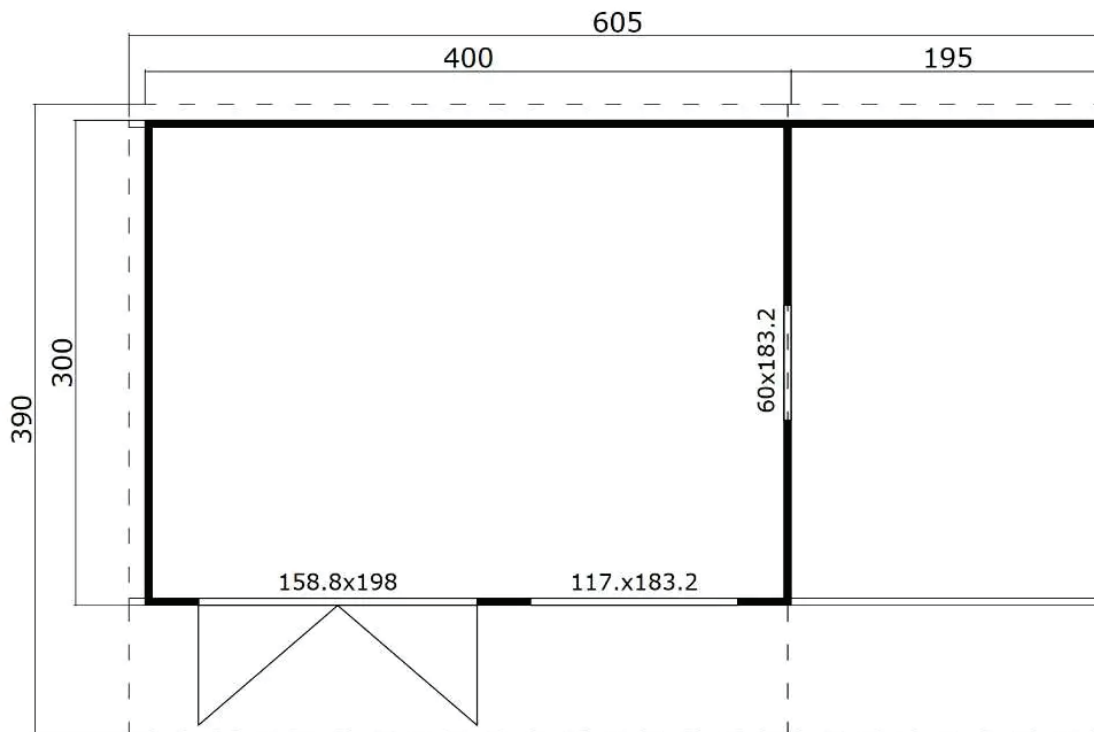

Product details Alpholz Cozy Pool House 7:

External dimensions with roof overhang: 390 x 605 cm

Base dimensions: 300 x 400 cm

Base surface of the garden shed: approx. 11.39 m².

Height of side walls: approx. 239cm

Total height: approx. 245.1cm

Volume of the garden shed: approx. 28.68 m³.

Roof slope: 2.2°.

Wall thickness: 44 mm

Color: light gray/anthracite

Interior color: untreated, natural

Material: Nordic spruce

Construction method: Snap-on/screw-on system

Sliding doors with glass and aluminum frame

Windows (fixed) with transparent glass and aluminum frame

Window glazing: 4mm tempered glass (tempered safety glass)

18mm tongue and groove roof and floor boards

impregnated subconstruction included

Included in the delivery of the garden shed:

Alpholz Cozy Pool House 7

Floor

1 x double door 158.8 x 198.0 cm

1 x single inward opening window 60.0 x 183.2 cm

1 x double window opens inwards 117.0 x 183.2 cm

Mounting hardware

Timeline

We draw your attention to the fact that the roof covering is available as an option.