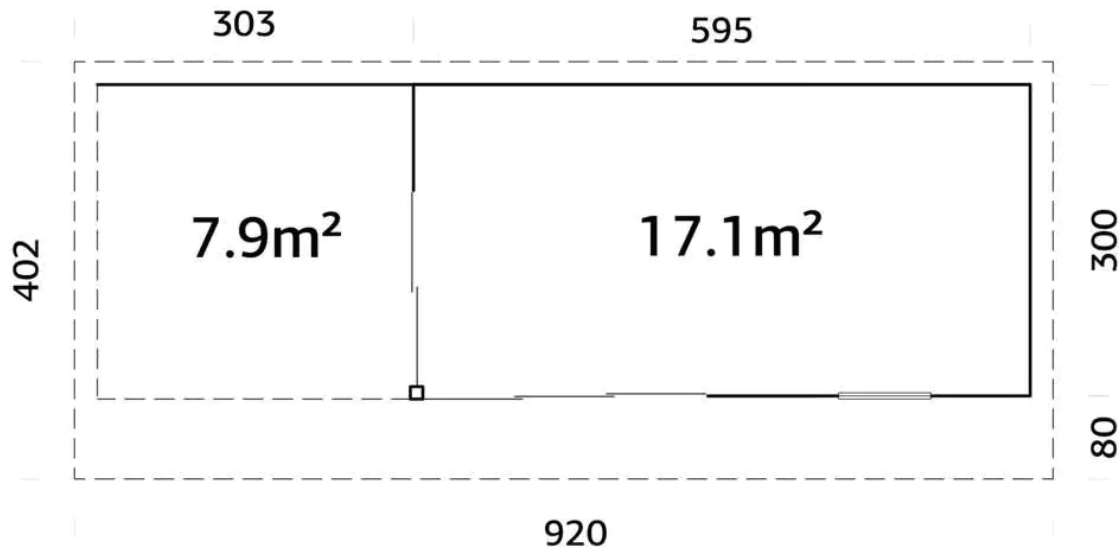

Product details for the Andrea B garden house with annex:

Storm bars provide additional stability (wind protection)

Impregnated foundation timbers protect the garden shed from bad weather

44 mm thick planks with special corner assembly (chalet cut) for wind and rain-proof wall corners

19mm thick tongue and groove profiled solid wood roof and floor boards

laminated wood door frame; low door sill covered in stainless steel

Nordic spruce wood is particularly durable and resistant thanks to its robust solid wood construction

5 years manufacturer's warranty.