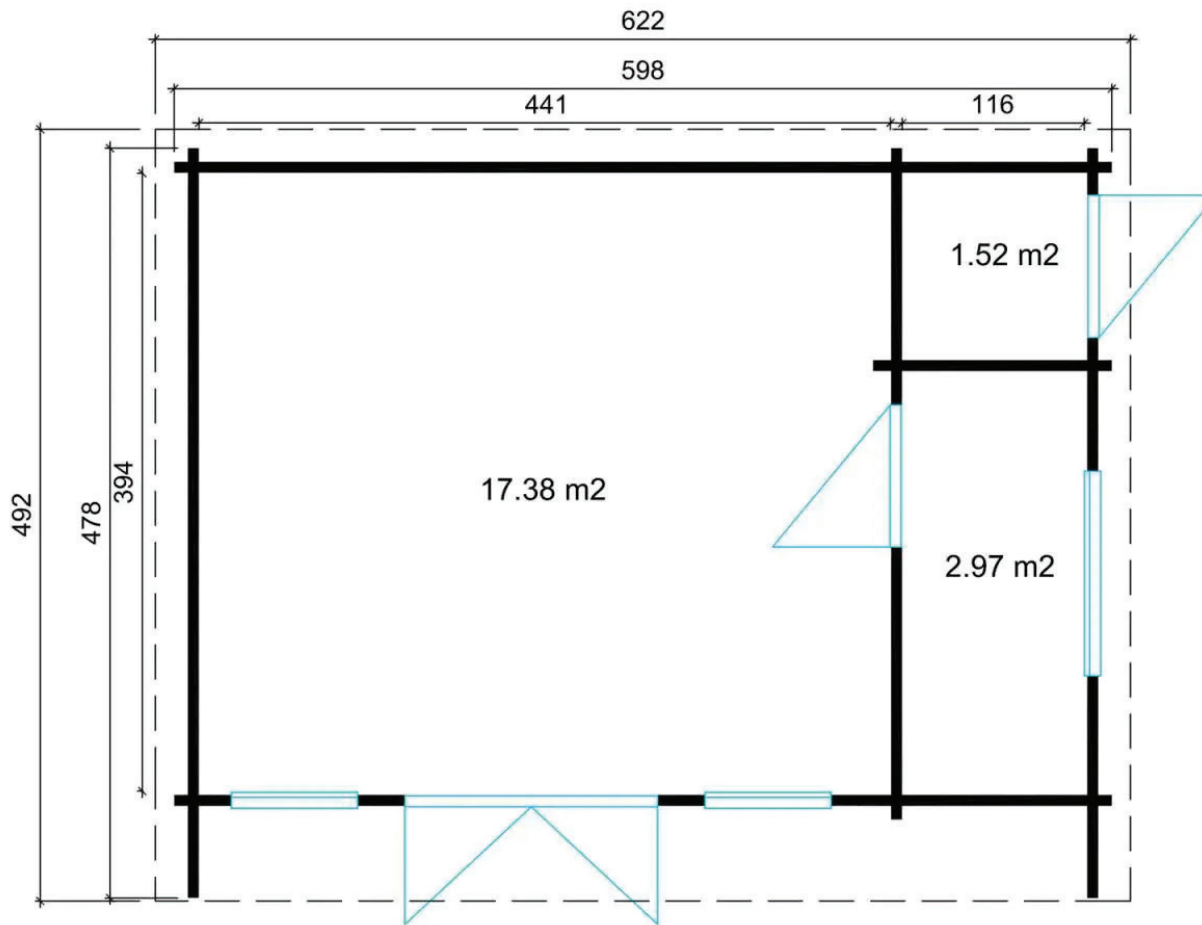

If you cannot already find our assembly service in the "Popular Services" section, do not hesitate to contact us via this request form. We will then study the mounting possibilities.

Item Description:

External dimensions of the planks: 598 x 478 cm